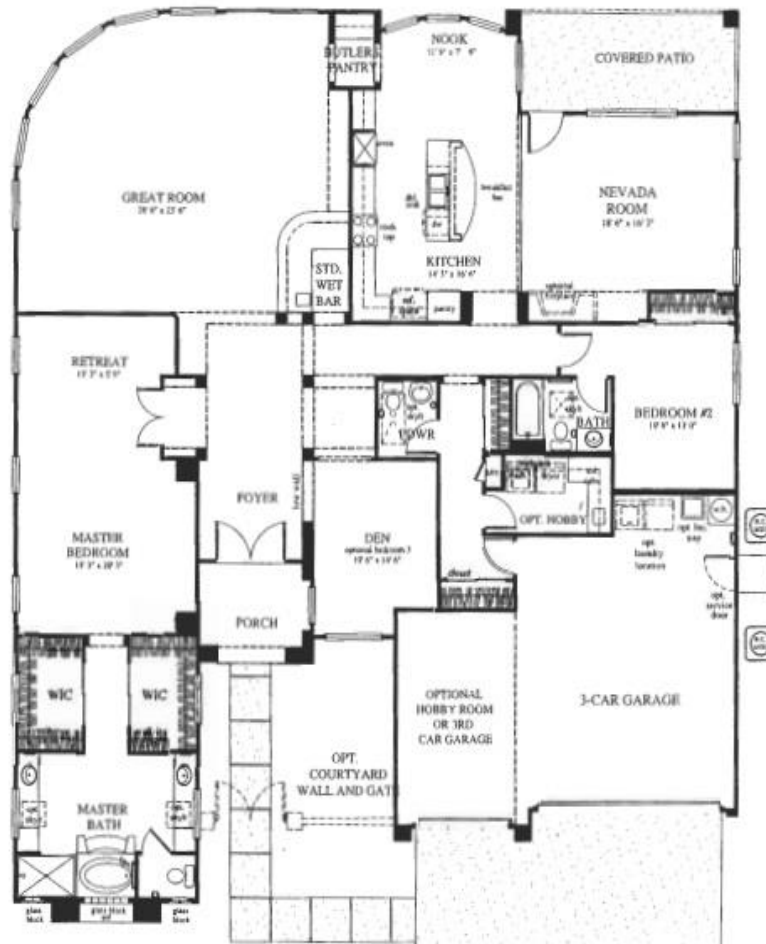

## *The Anthem*

Approximately 3,009 Livable Square Feet

2 bedrooms • 2-1/2 bathrooms • den (optional bedroom 3)

- Great room • dining area • kitchen • breakfast area • Nevada room • utility room • 3-car garage and cart area • covered patio • approximately 3,009 livable square feet