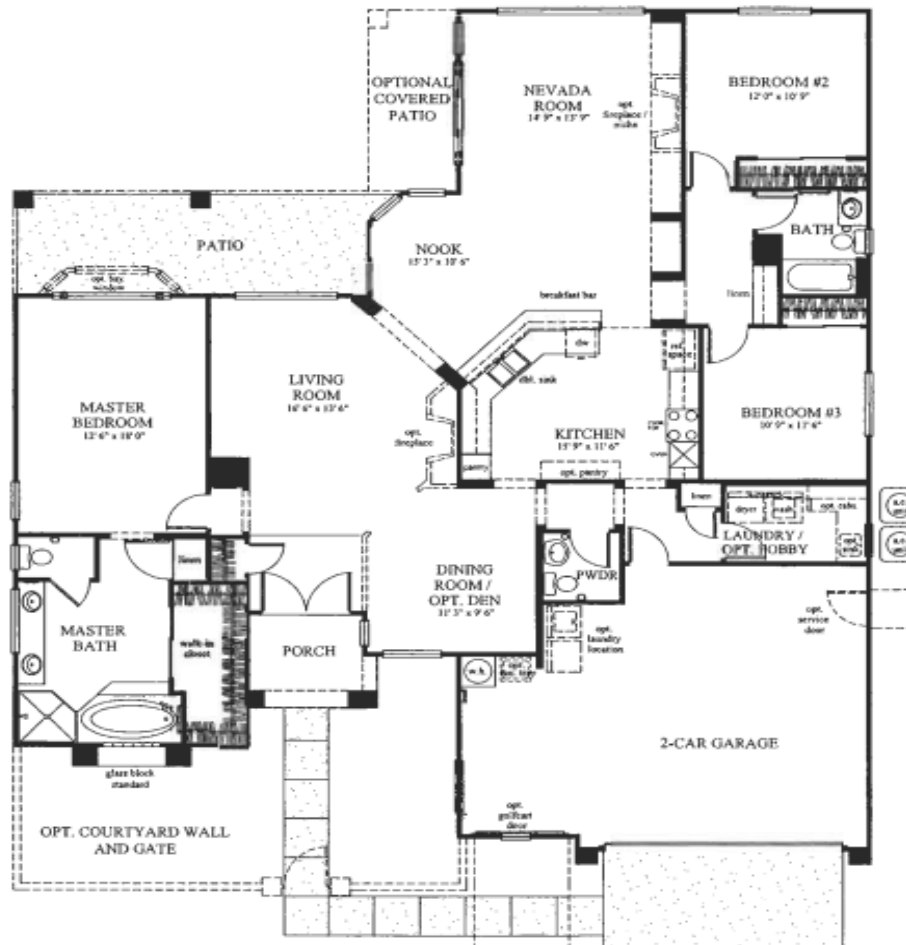

Sun City Anthem

The Arlington

Approximately 2,234 Livable Square Feet

- 3 bedrooms • 2-1/2 bathrooms • living room • dining room (optional den) • kitchen
- breakfast area • Nevada room • utility room • 2-car garage and cart storage
- covered patio • approximately 2,234 livable square feet
- optional expanded Nevada Room