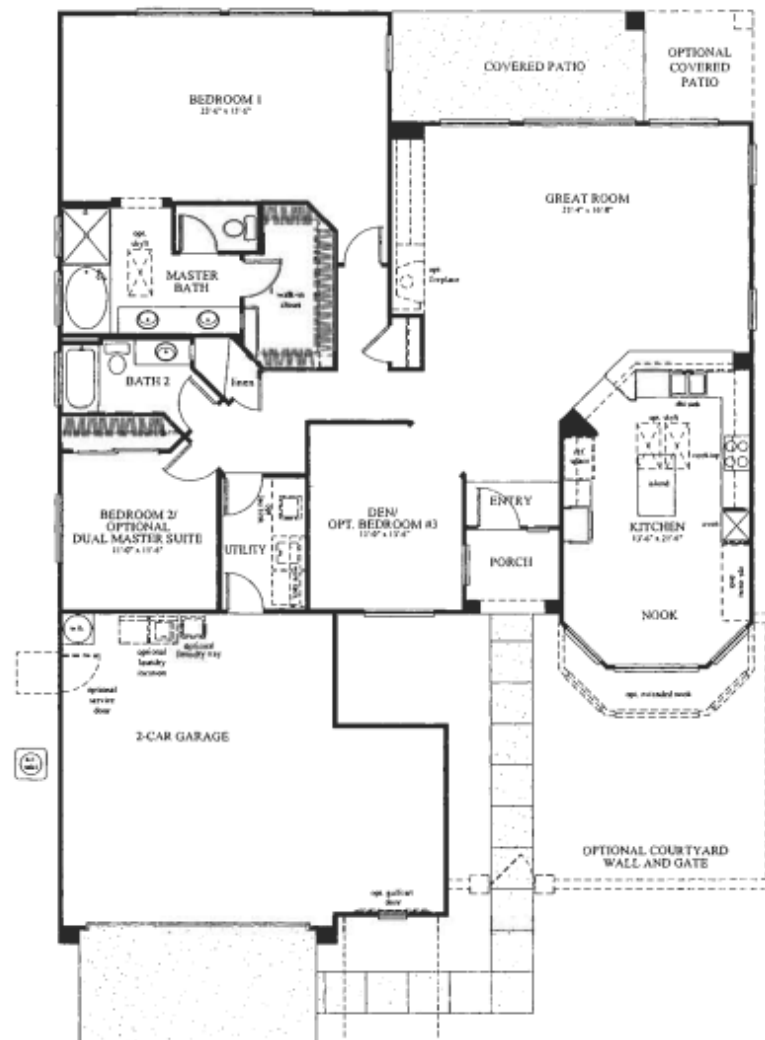

Sun City Anthem

The Cambridge

Approximately 1,996 Livable Square Feet

- 2 bedroom • den (optional bedroom 3 or Grand hobby room) • 2 bathroom (optional dual master)
- Great room • kitchen • nook • covered patio
- 2-car garage • utility room • approximately 1,996 livable square feet