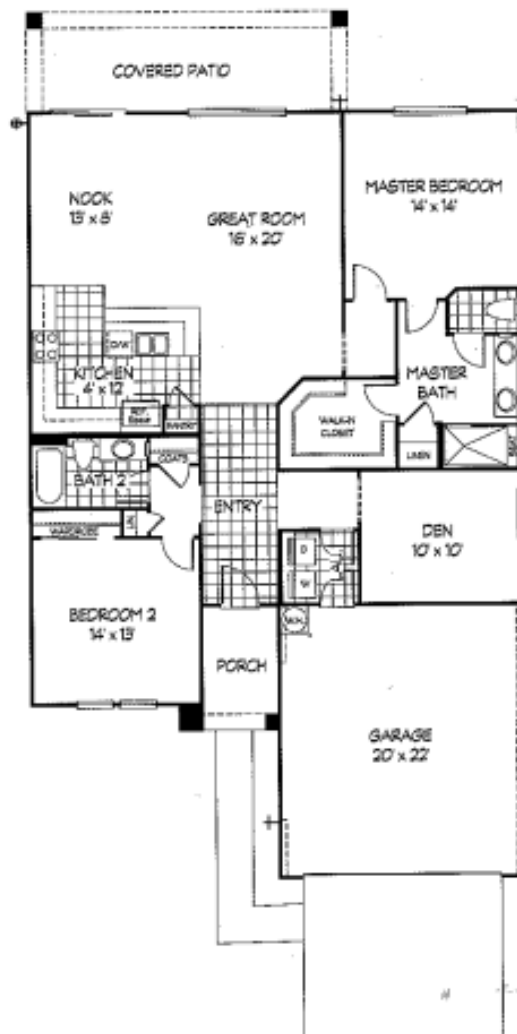

Sun City Anthem

The Carolina

Approximately 1,712 Livable Square Feet

- 1,712 Square Feet
- 2 Bedrooms + Den
- 2 Baths
- Great Room
- 2-Car Garage