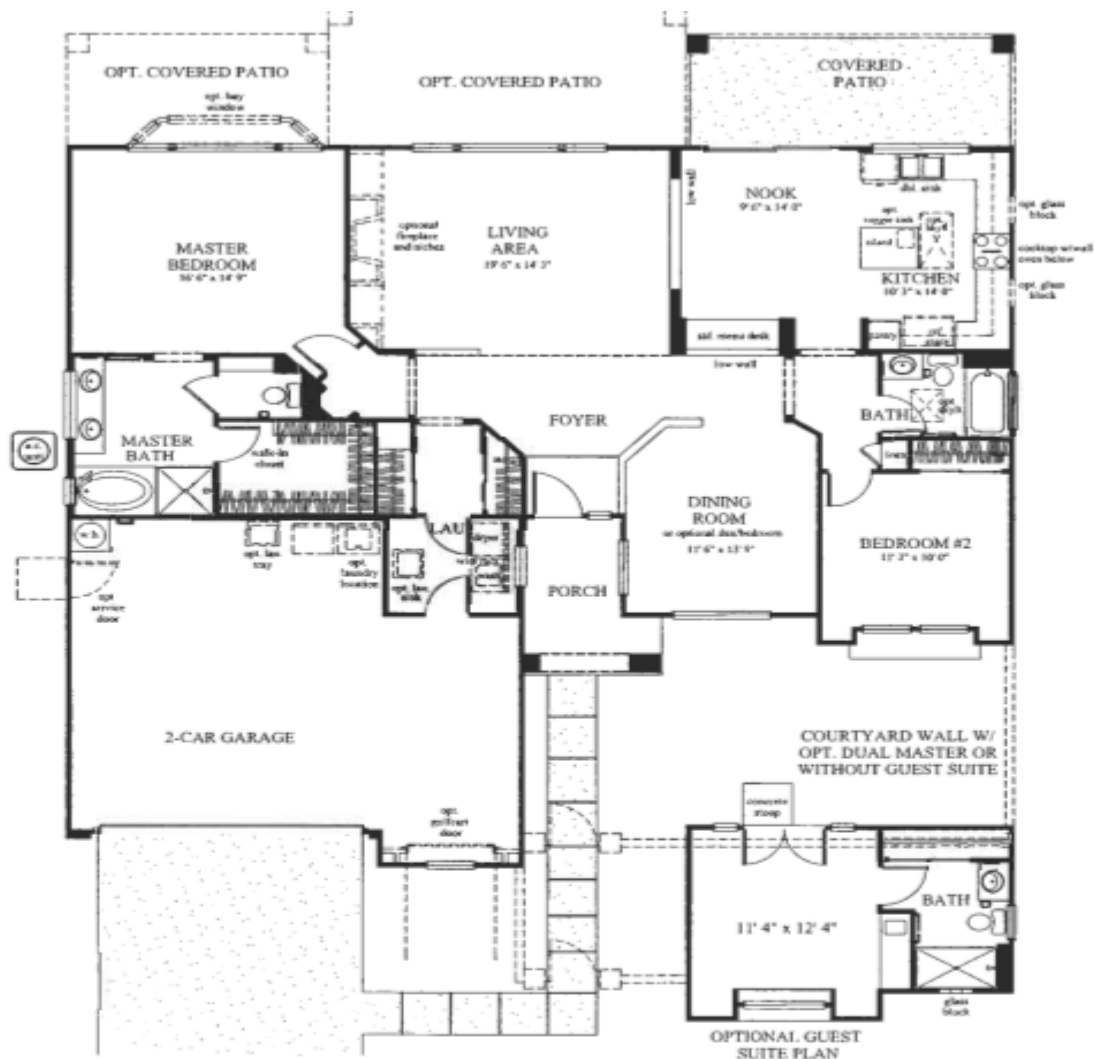

Sun City Anthem

The Colonial

Approximately 1,802 Livable Square Feet

- 2 bedrooms • 2 bathrooms • living area • dining room • kitchen
- breakfast area • utility room • 2-car garage and cart area • covered patio
- optional guest suite or dual master • approximately 1,802 livable square feet