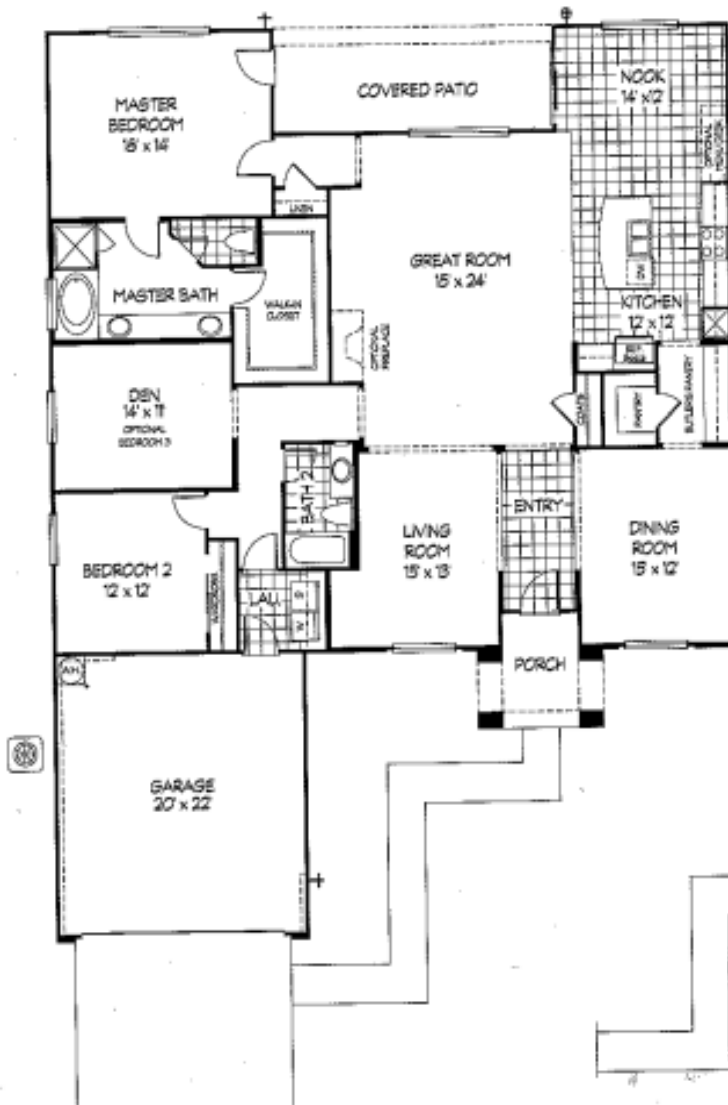

Sun City Anthem

The Columbia

Approximately 2,391 Livable Square Feet

- 2,391 Square Feet
- 2 Bedrooms + Den
(Optional Bedroom 3)
- 2 Baths
- Great Room
- Living Room
- Dining Room
- 2-Car Garage
- Optional Casita -
Includes Courtyard
Wall and Gate