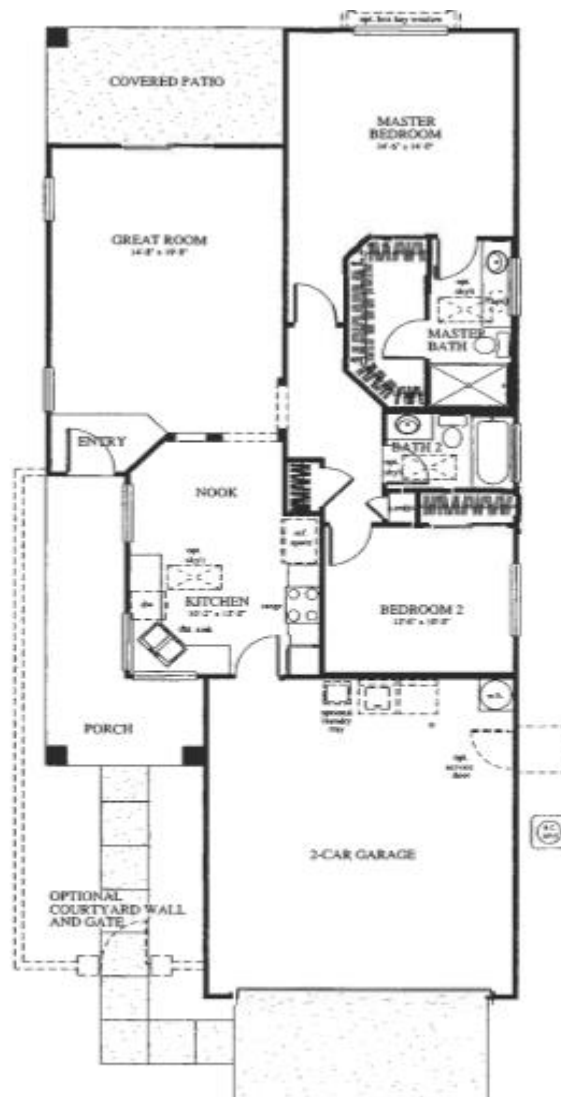

Sun City Anthem

The Hamilton

Approximately 1,160 Livable Square Feet

- 2 bedrooms • 2 bathrooms • Great room • kitchen • 2-car garage • covered patio
- approximately 1,160 livable square feet