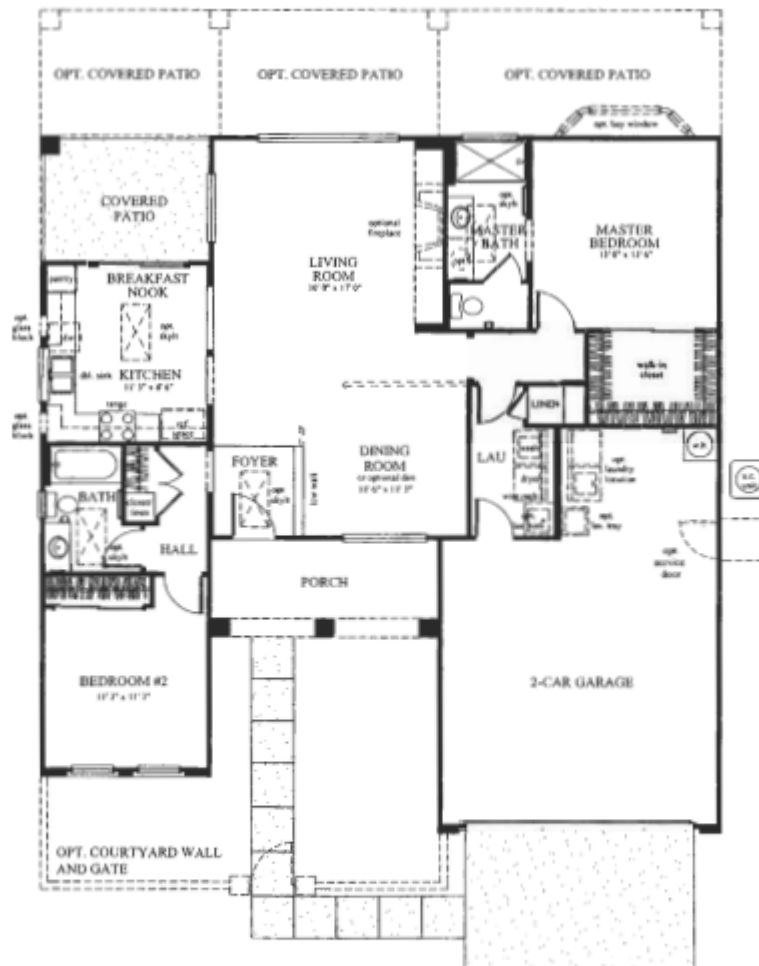

Sun City Anthem

The Jefferson

Approximately 1,395 Livable Square Feet

- 2 bedrooms • 2 bathrooms • living room • dining room (opt. den) • kitchen
- utility room • 2-car garage • covered patio
- approximately 1,395 livable square feet