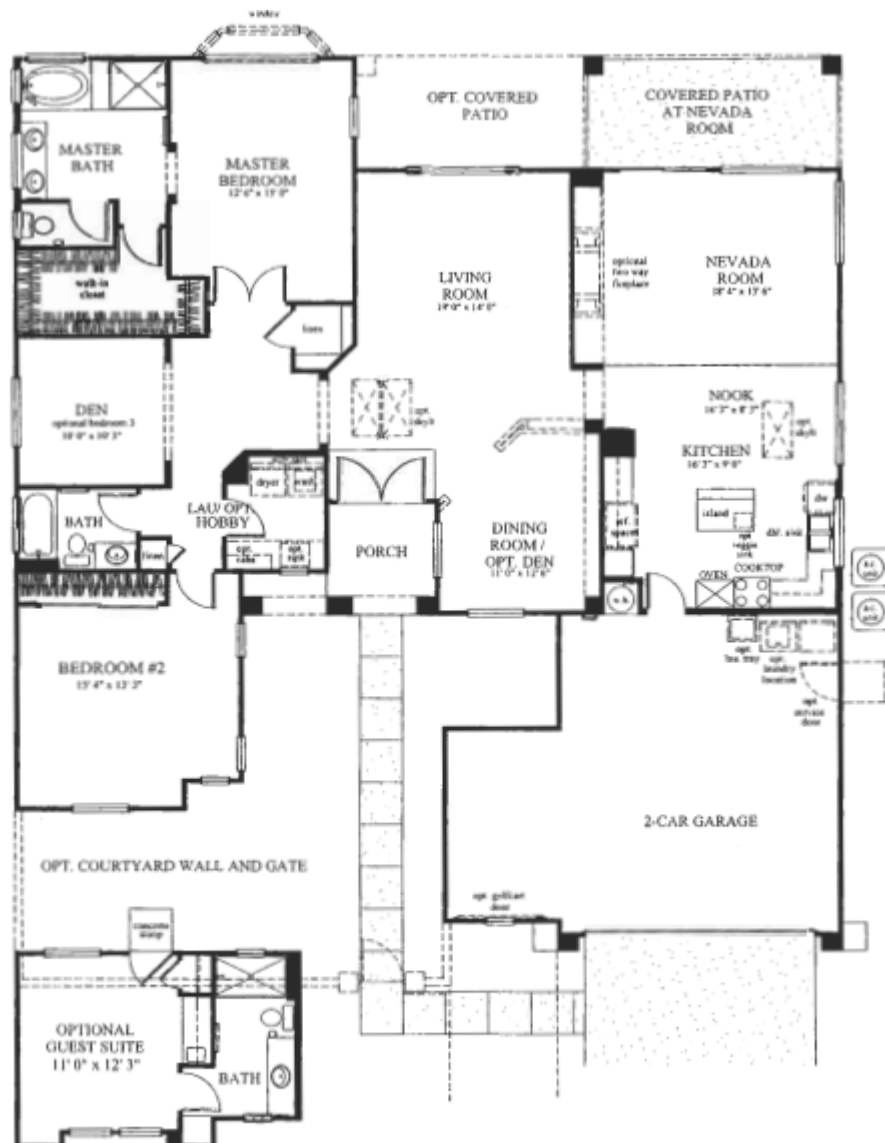

## *The Liberty*

Approximately 2,179 Livable Square Feet

- 2 bedrooms • den (optional bedroom 3) • optional guest suite • 2 bathrooms • living room
- dining area • kitchen • breakfast area • Nevada room • utility room • 2-car garage and cart area
- covered patio • optional guest suite • approximately 2,179 livable square feet