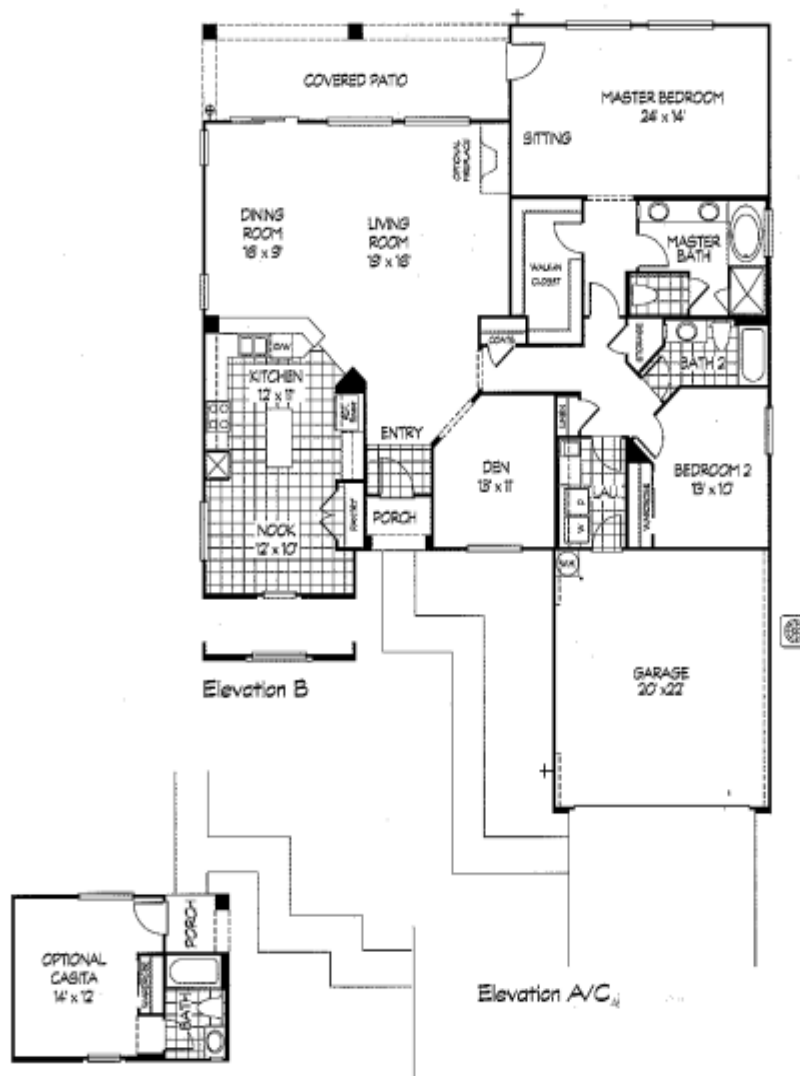

## *The Lincoln*

Approximately 2,090 Livable Square Feet

- 2,090 Square Feet
- 2 Bedrooms + Den
- 2 Baths
- Living & Dining Room
- 2-Car Garage
- Optional Casita - Includes Courtyard Wall and Gate