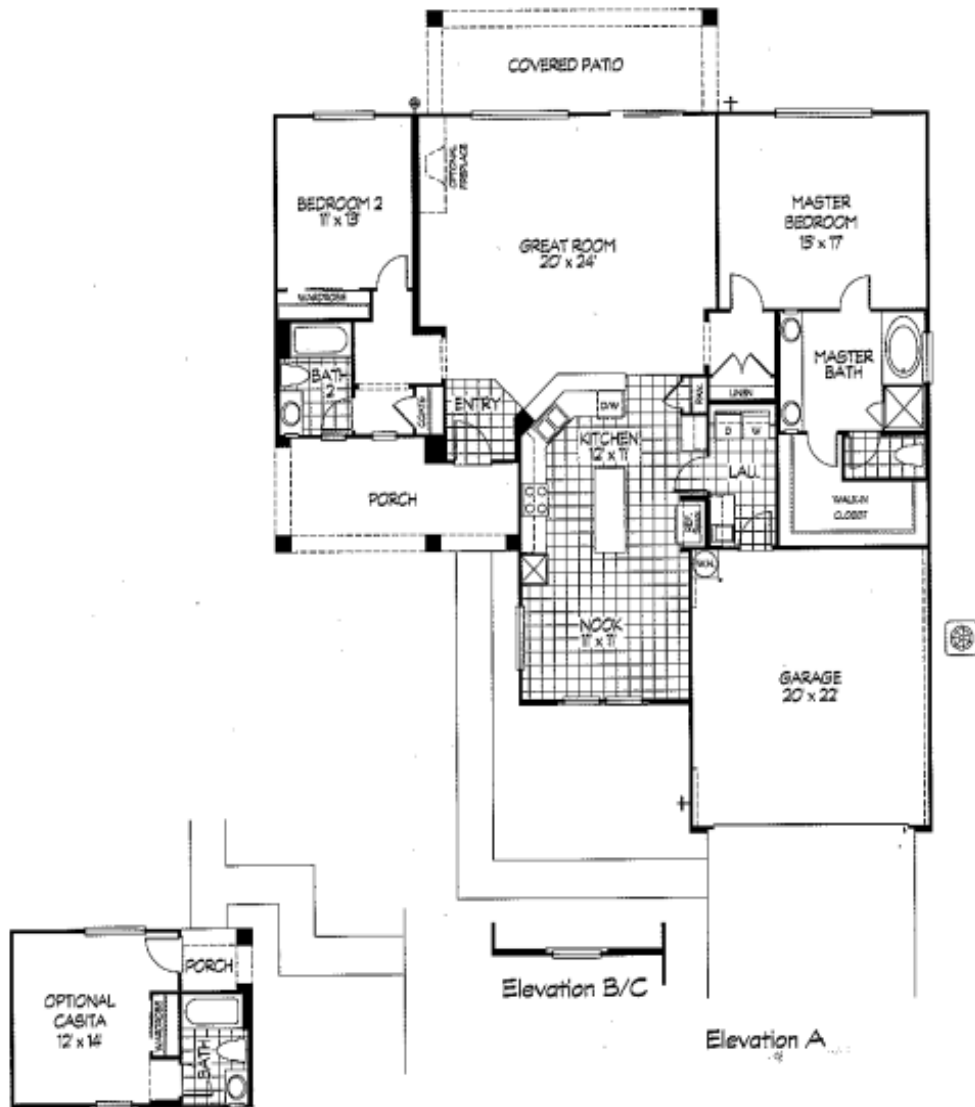

Sun City Anthem

The Madison

Approximately 1,840 Livable Square Feet

- 1,840 Square Feet
- 2 Bedrooms
- 2 Baths
- Great Room
- 2-Car Garage
- Optional Casita -
Includes Courtyard
Wall and Gate