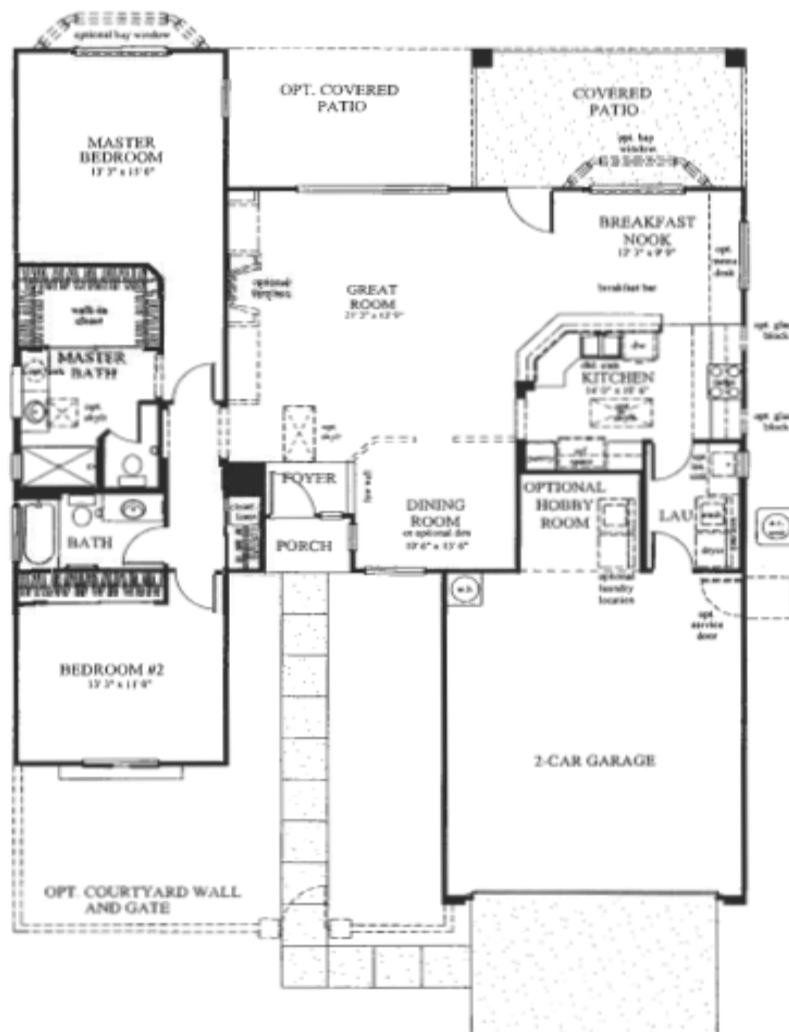

Sun City Anthem

The Monroe

Approximately 1,596 Livable Square Feet

- 2 bedrooms • 2 bathrooms • Great room • kitchen
- breakfast area • dining room (opt. den) • utility room • 2-car garage • covered patio