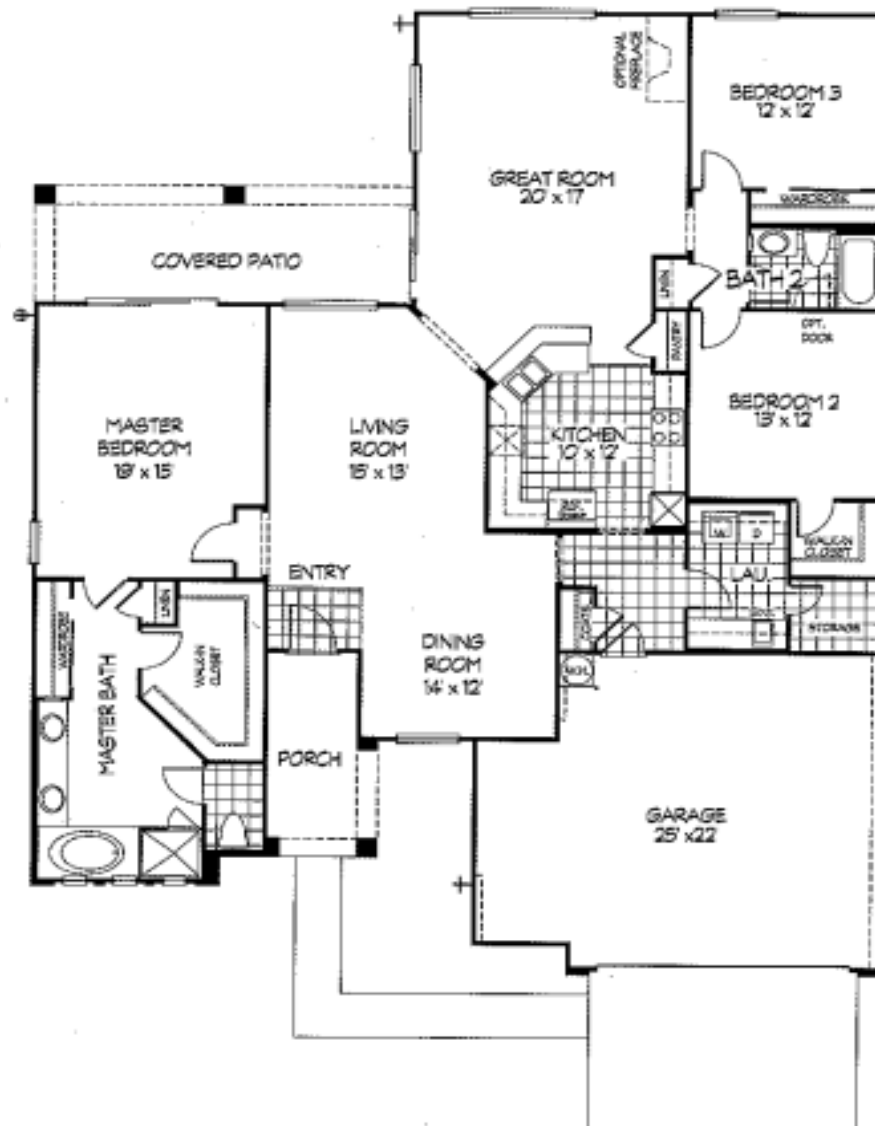

Sun City Anthem

The Montgomery

Approximately 2,205 Livable Square Feet

- 3 Bedrooms
- 2 Baths
- Great Room
- Living & Dining Room
- Oversized
2-Car Garage