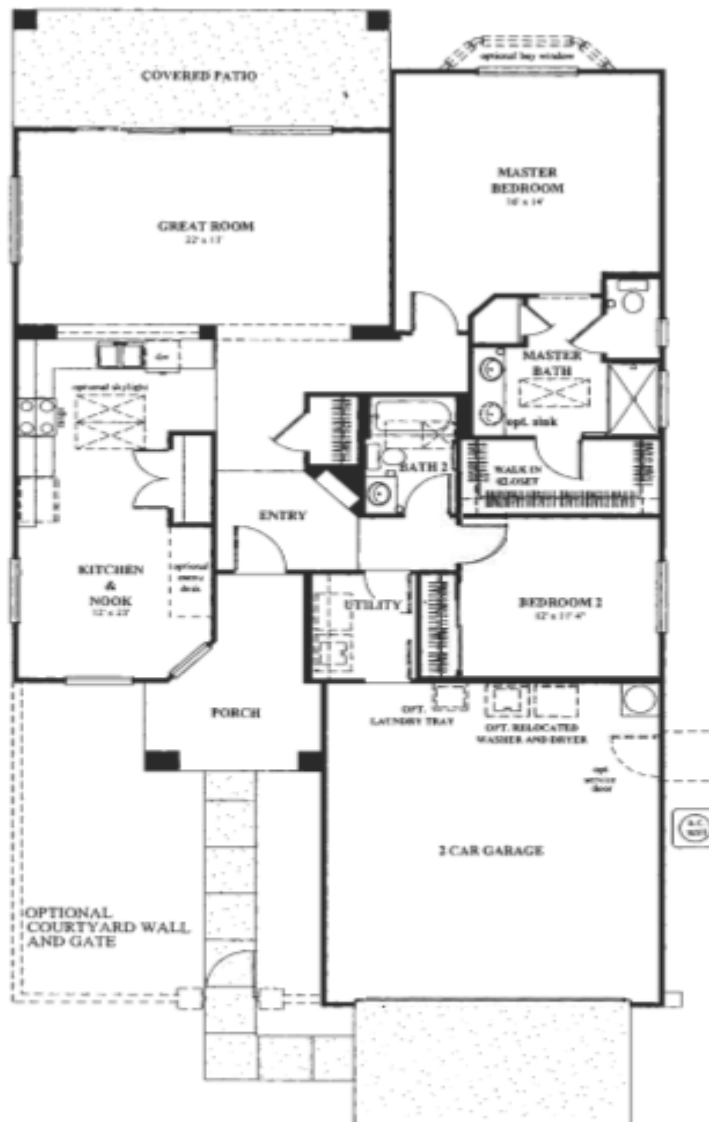

Sun City Anthem

The Quincy

Approximately 1,465 Livable Square Feet

- 2 bedroom • 2 baths • Great room • kitchen • 2-car garage
- approximately 1,465 livable square feet