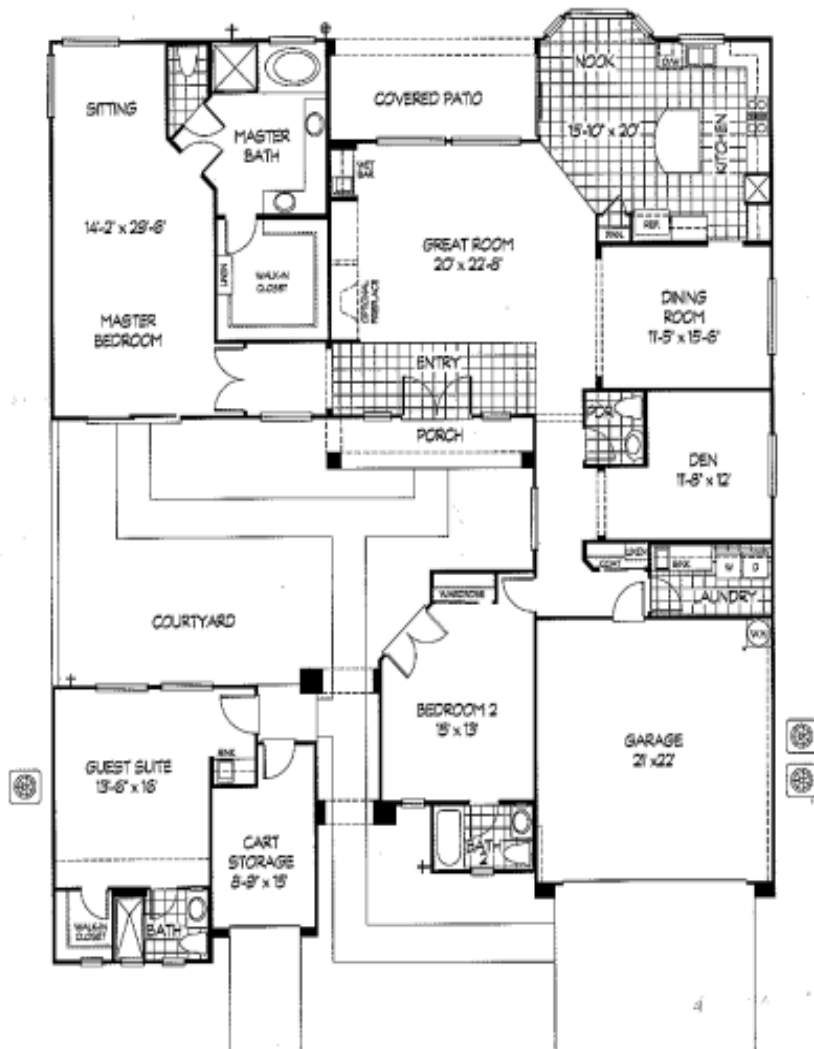

Sun City Anthem

The Trenton

Approximately 2,722 Livable Square Feet

- 2,722 Square Feet
- Dual Master + Den
- 3.5 Baths
- Great Room
- Dining Room
- Guest Suite
- Courtyard
- 2-Car Garage +
Golf Cart Storage
- Optional Expanded
Casita