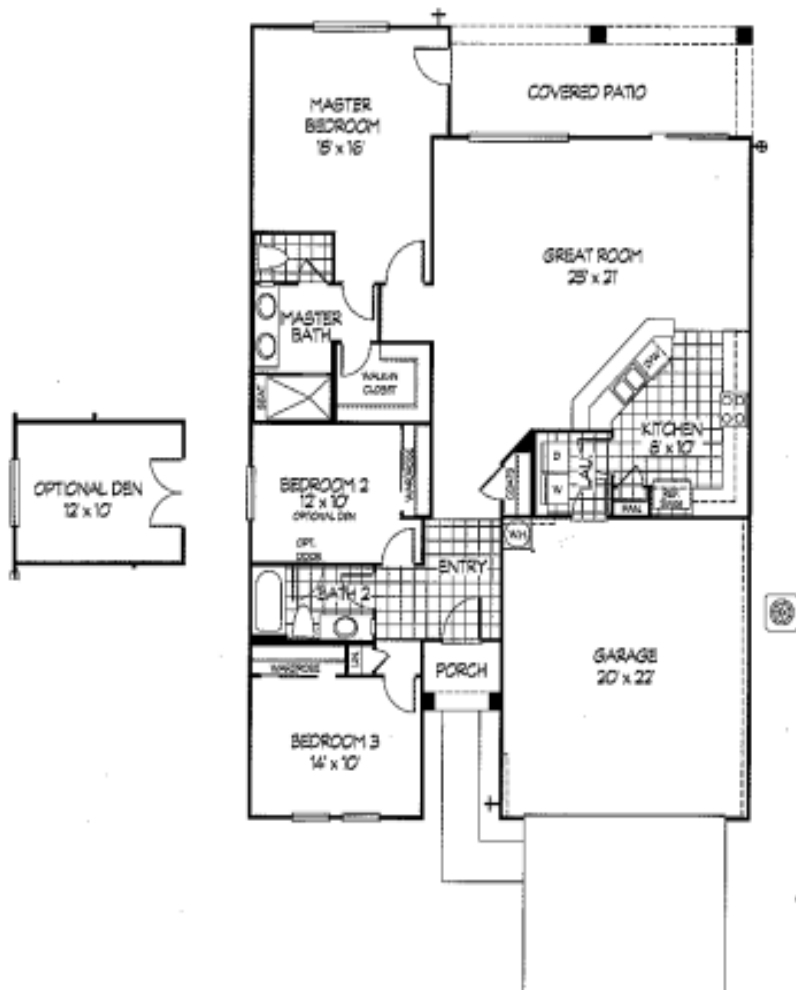

Sun City Anthem

The Virginia

Approximately 1,613 Livable Square Feet

- 1,613 Square Feet
- 3 Bedrooms
(Optional Den
at Bedroom 2)
- 2 Baths
- Great Room
- 2-Car Garage