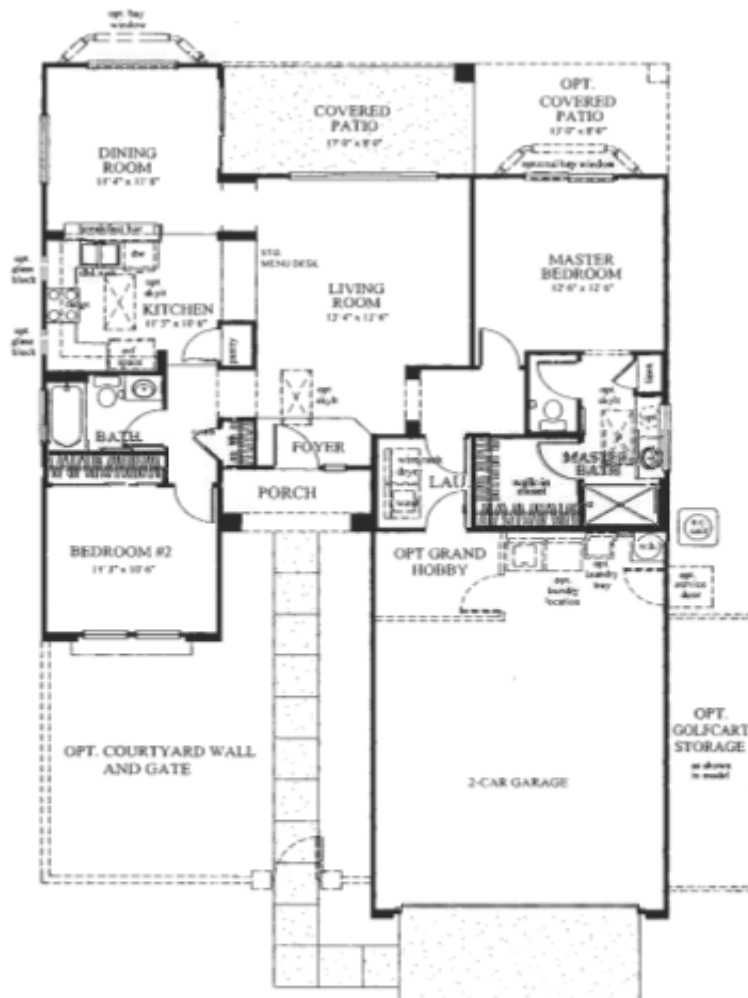

## *The Washington*

Approximately 1,235 Livable Square Feet

- 2 bedrooms • 2 bathrooms • living area • dining area • kitchen • utility room
- spacious 26' deep 2-car garage • opt. golf cart storage • covered patio
- approximately 1,235 livable square feet