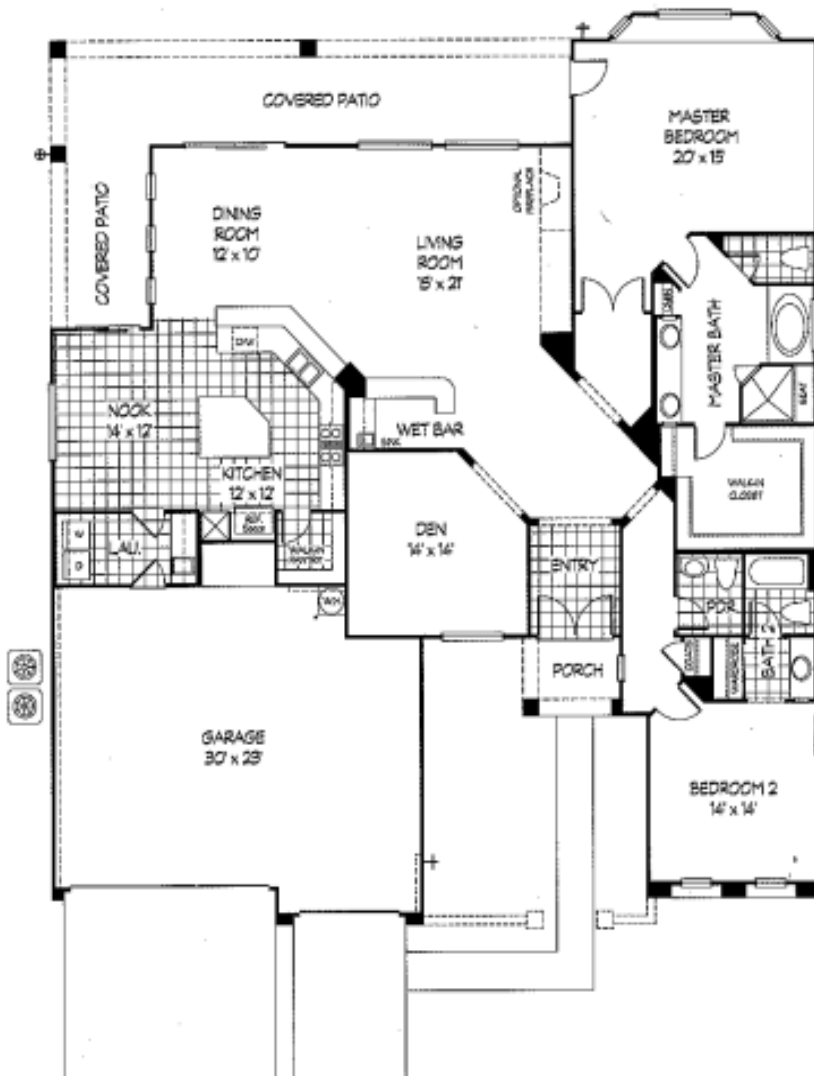

## *The Yorktown*

Approximately 2,592 Livable Square Feet

- 2,592 Square Feet
- Dual Master + Den
- 2.5 Baths
- Living/ Dining Room
- 3-Car Garage